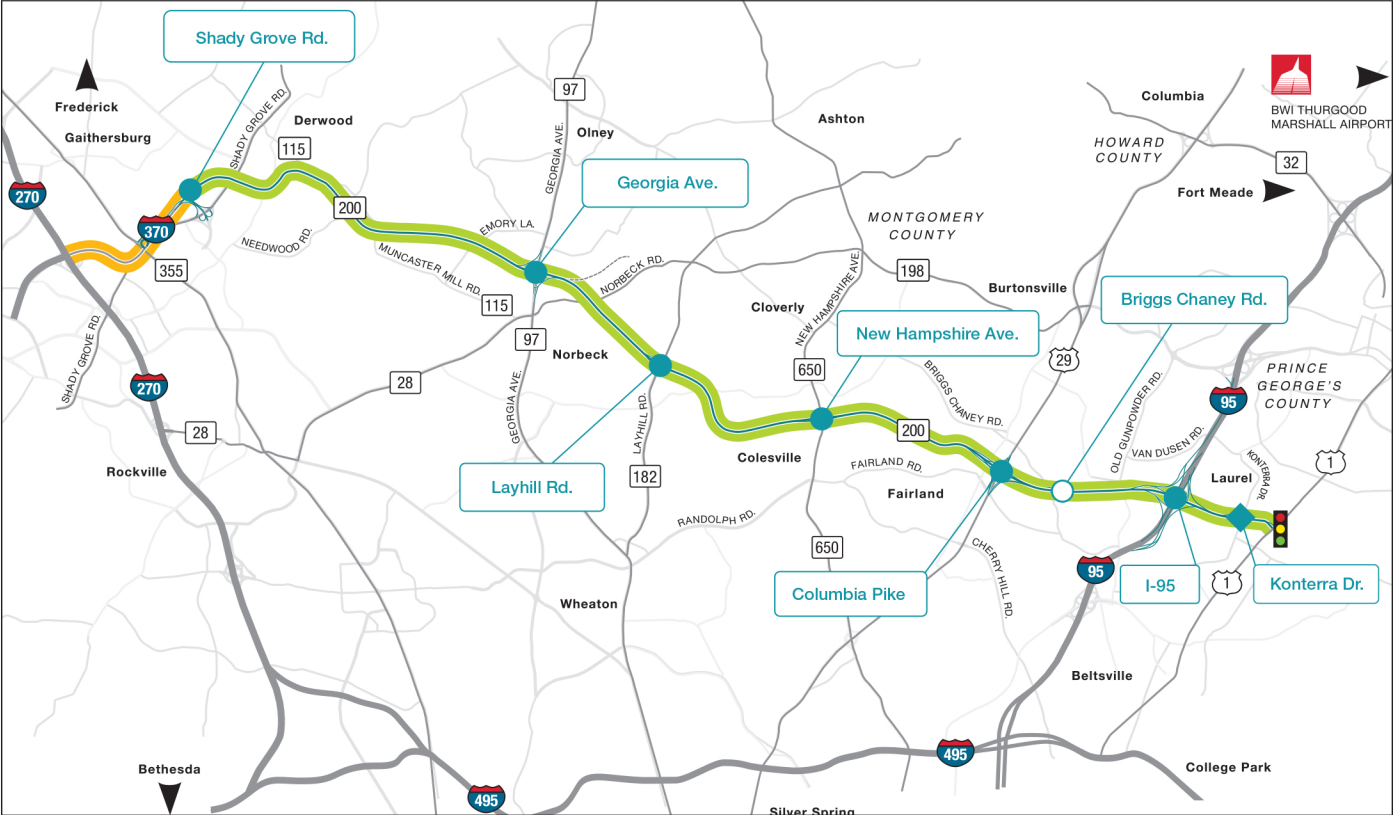

The Intercounty Connector (ICC)/MD 200

LEGEND	
	Untolled roadway.
	Full ICC/MD 200 interchanges.
	Drivers can exit at Briggs Chaney Road from westbound ICC at this location and can enter only the eastbound ICC from Briggs Chaney Road.
	Drivers can exit at Konterra Drive from eastbound ICC only. Drivers can enter only the westbound ICC from Konterra Drive.