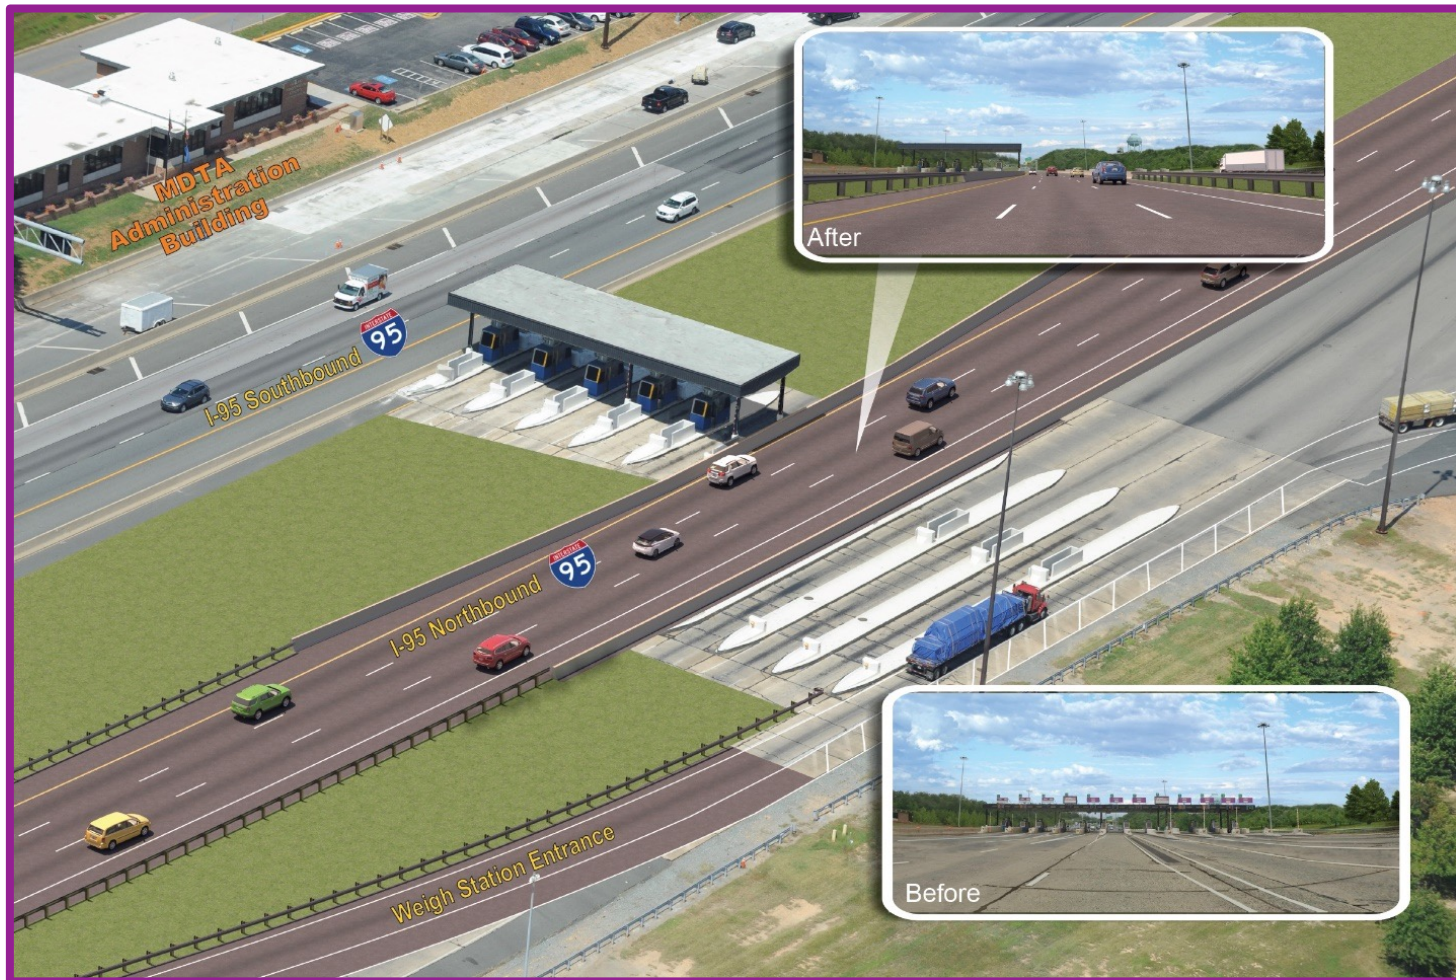

JFK AET Gantry Along Northbound I-95*

*New overhead electronic toll gantry is located prior to the former toll plaza structure.

JFK Interim Northbound I-95 Configuration at Former Toll Plaza Site

JFK Interim Northbound I-95 Configuration at Former Toll Plaza Site