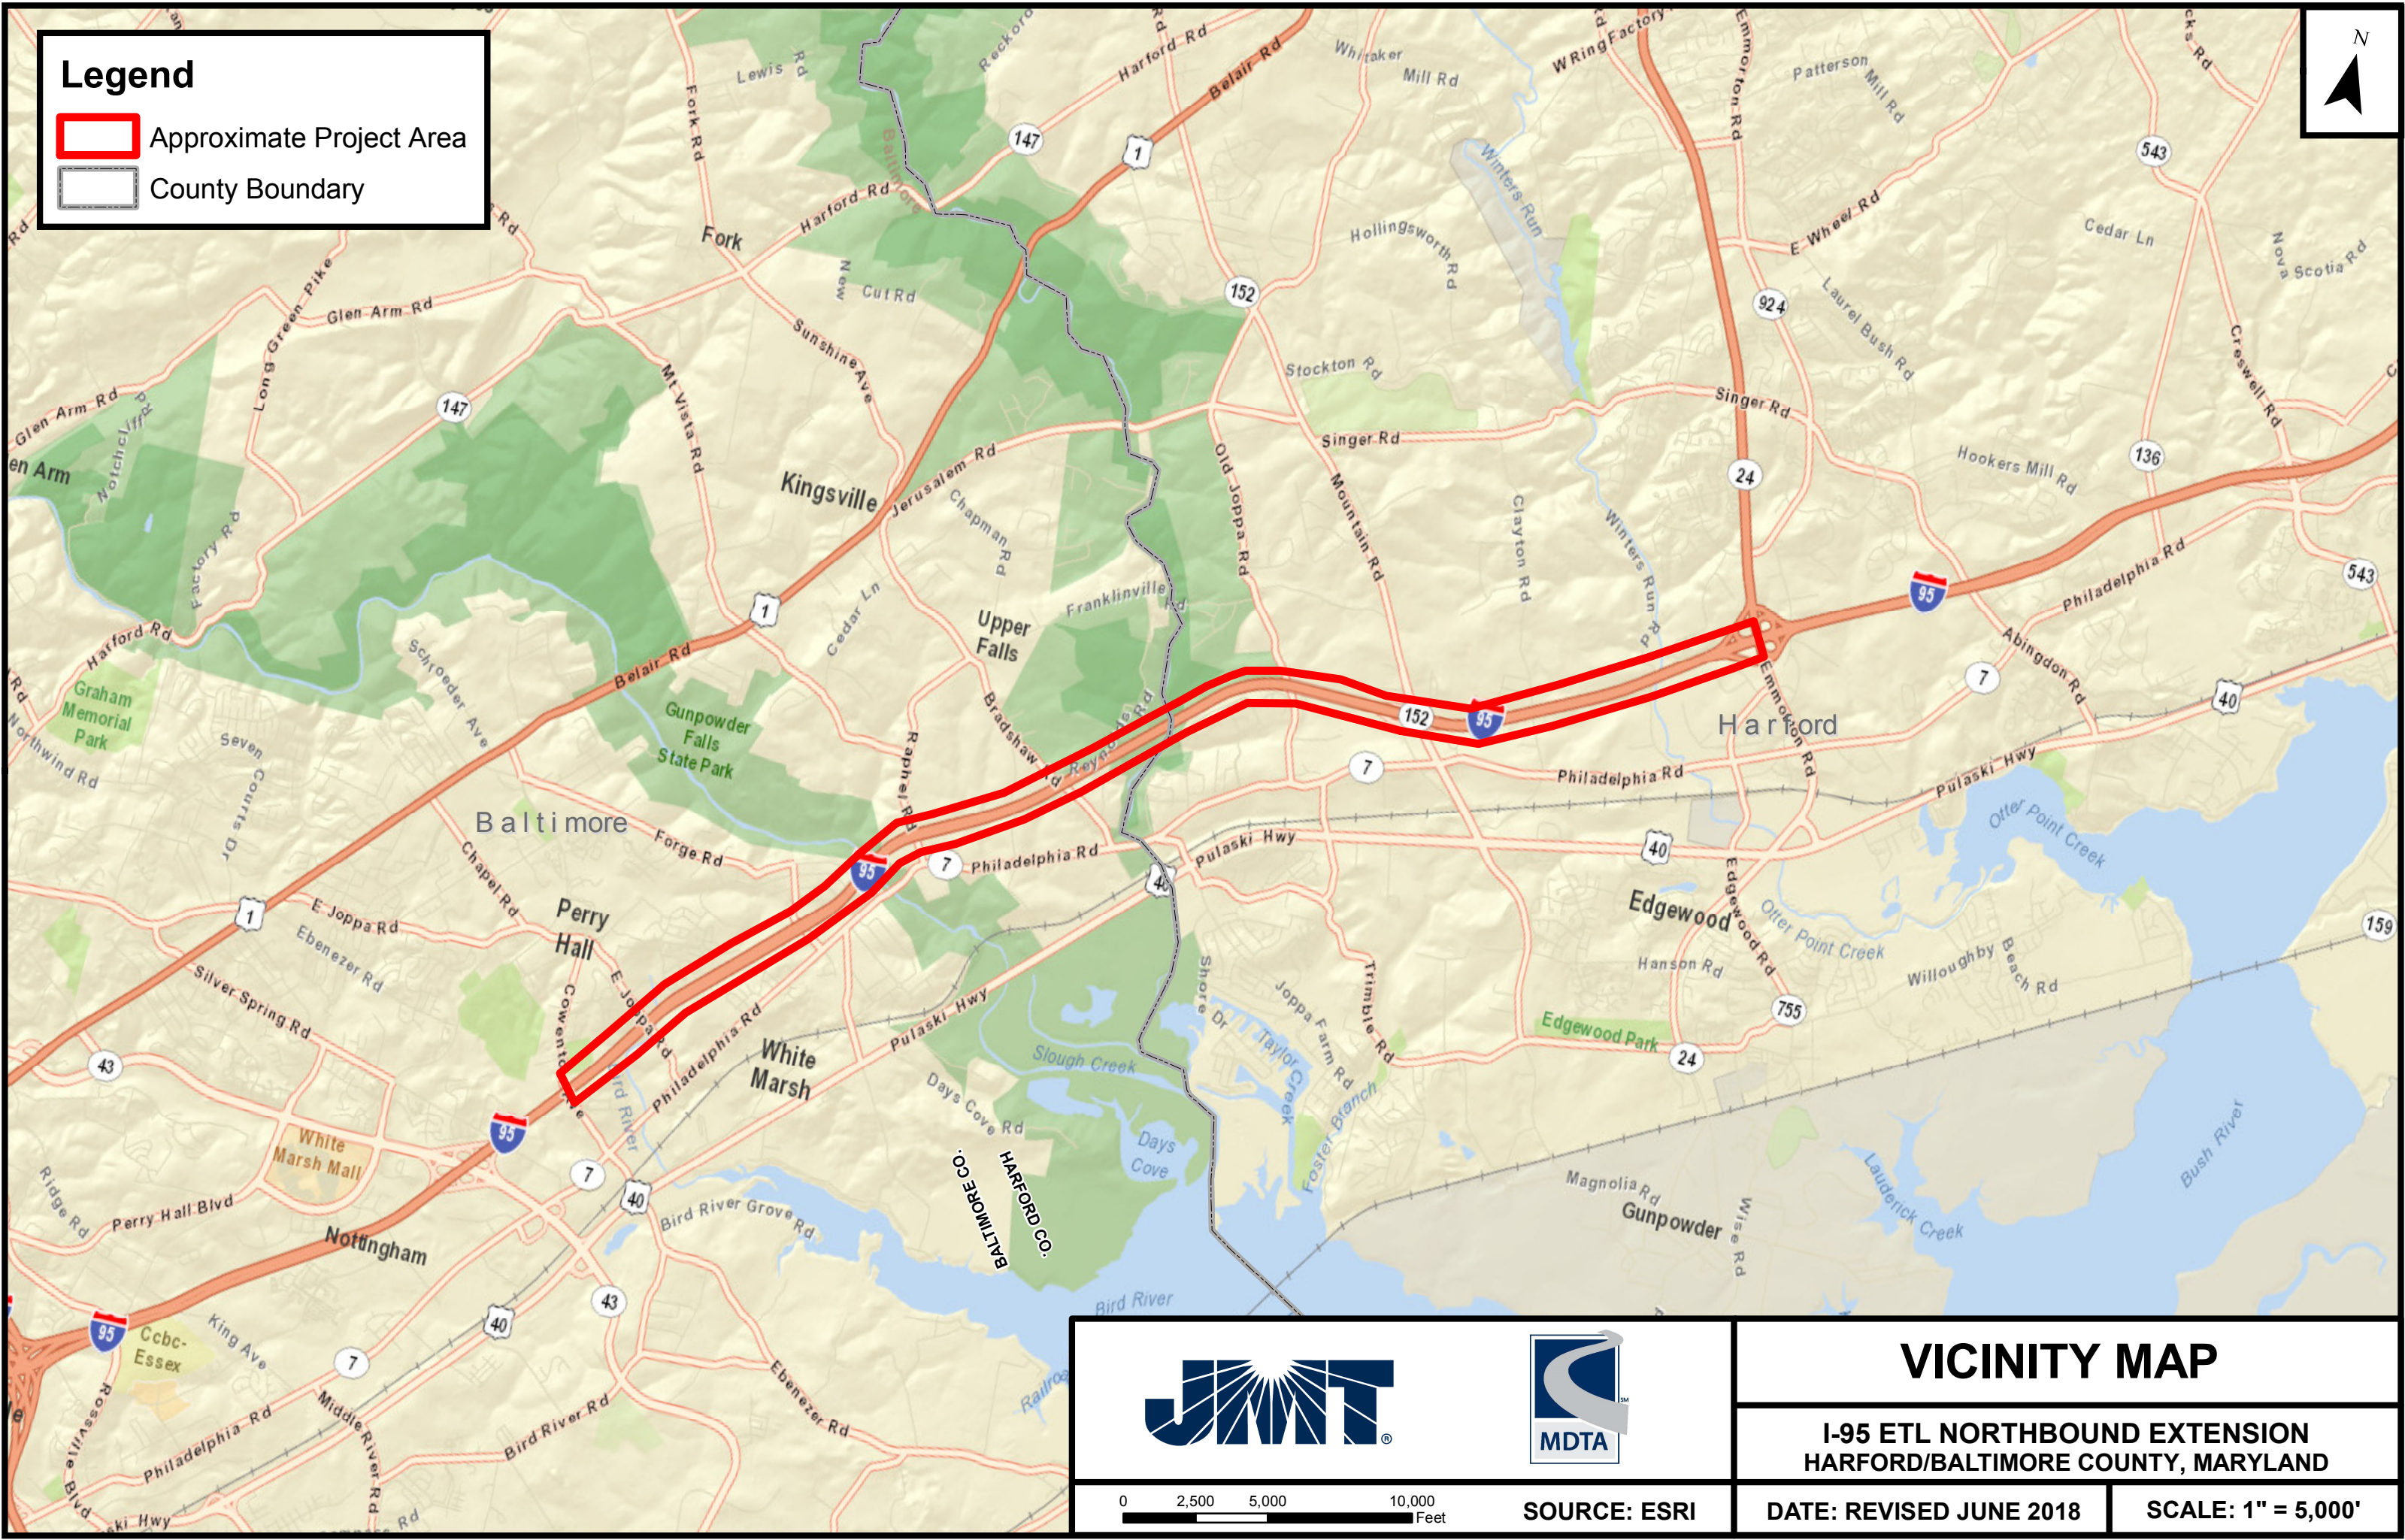

Legend

-  Approximate Project Area
-  County Boundary

VICINITY MAP

**I-95 ETL NORTHBOUND EXTENSION
HARFORD/BALTIMORE COUNTY, MARYLAND**

SOURCE: ESRI

DATE: REVISED JUNE 2018

SCALE: 1" = 5,000'