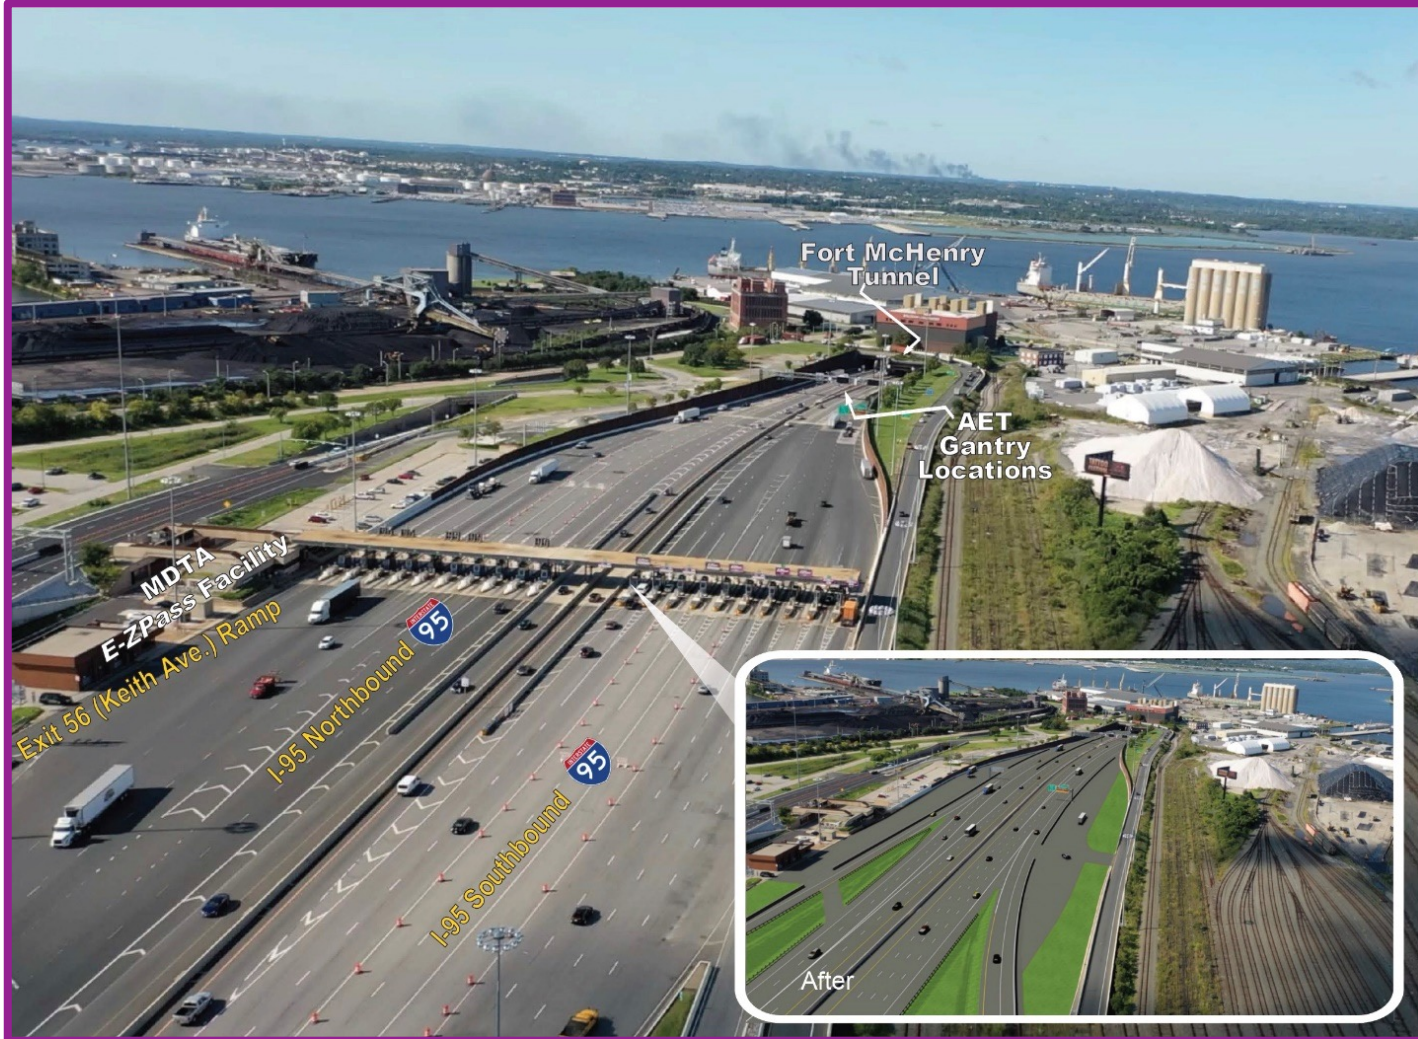

Fort McHenry Tunnel I-95 AET Configuration at Former Toll Plaza Site

Fort McHenry Tunnel AET Gantry Along I-95 Northbound and Southbound

Fort McHenry Tunnel AET Gantry Along I-95 Northbound and Southbound